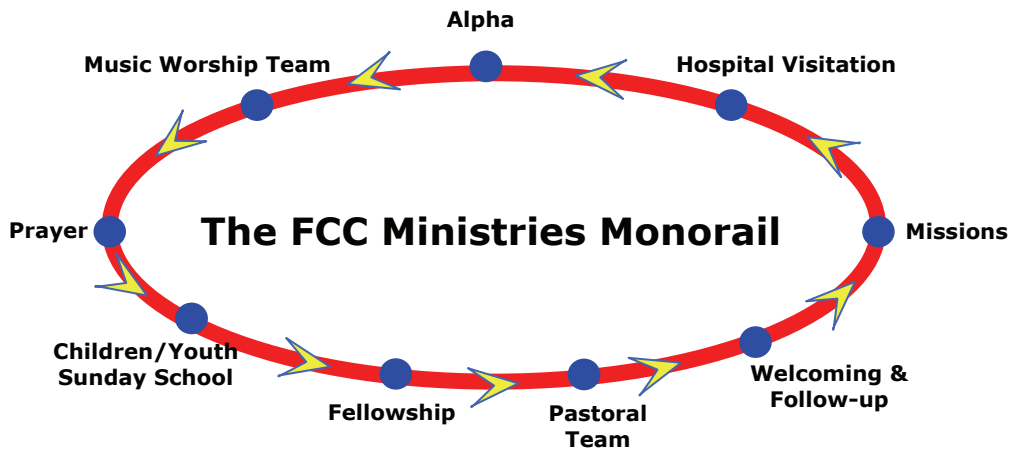

INTERN

Richard Wu (Youth & Missions Intern)

FCC MINISTRIES (Ministry Leaders)

(Prayer)
Lillian Lu
(Greeting & Ushering)
Juliana Wong
(Children's Sunday School)
Christine Yong
(Youth)
Daniel Strydom
(Missions)
Richard Gardener
(Music Worship)
Hanneke Kruger & Richard Wu
(Alpha Course)
Volunteer rotation basis
(Fellowship)
Various group leaders
(Hospital Visitations)
Boon & Christine Yong